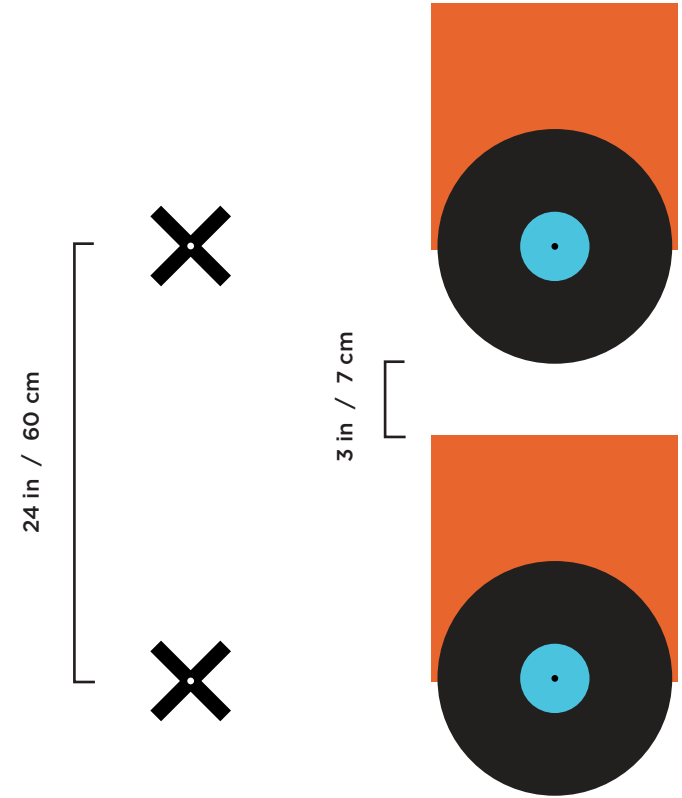

MINIMUM RECOMMENDED WALL SPACING FROM CENTER OF RECORD

12 in LP Records	10 in Records	7 in Records / 45s
HORIZONTAL: 16 in / 40 cm	HORIZONTAL: 14 in / 35 cm	HORIZONTAL: 11 in / 28 cm
VERTICAL: 24 in / 60 cm	VERTICAL: 22 in / 55 cm	VERTICAL: 19 in / 48 cm

12 in LP Record Example
Horizontal Spacing from Center

12 in LP Record Example
Vertical Spacing from Center

NOTE: These are only recommendations. Get creative, have fun, and if you have questions, email us at team@recordprops.io for suggestions!