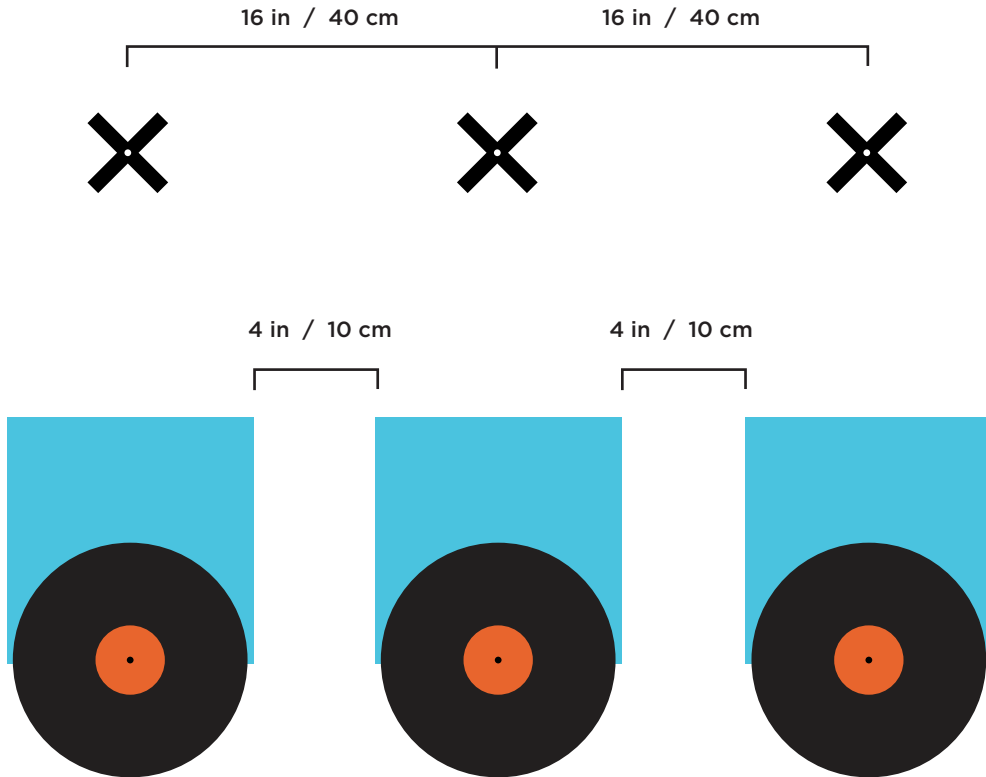

MINIMUM RECOMMENDED WALL SPACING FROM CENTER OF RECORD

12 in LP Records	10 in Records	7 in Records / 45s
HORIZONTAL: 16 in / 40 cm	HORIZONTAL: 14 in / 35 cm	HORIZONTAL: 11 in / 28 cm
VERTICAL: 24 in / 60 cm	VERTICAL: 22 in / 55 cm	VERTICAL: 19 in / 48 cm

12 in LP Record Example
Horizontal Spacing from Center

12 in LP Record Example
Vertical Spacing from Center

NOTE: These are only recommendations. Get creative, have fun, and if you have questions, email us at team@recordprops.io for suggestions!